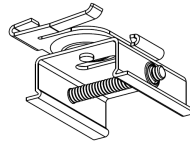

Nordic News 10-2008

New Track Clamp

SKB10 is Nordic Aluminium's new generation of track clamps. Fast mounting makes your installation easier and saves time. You can simply push it to track, "click" and then fasten with a screw. A separate model is also available for T-Bar suspension. Package size is 20/200 pcs for SKB10 and 10/100 pcs for SKB10T (T-Bar).

Track clamp standard

Track clamp T-Bar

Fast mounting "click"
Steel, Fmax 200N

SKB10-1 Grey
SKB10-2 Black
SKB10-3 White

Fast mounting "click"
Steel, for T-Bar suspension

SKB10T-1 Grey
SKB10T-2 Black
SKB10T-3 White