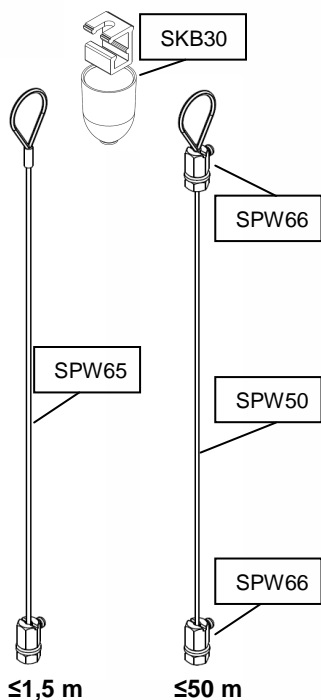

## Cost effective GLOBAL Trac suspension

A new easy suspension system: with these few parts you can do all wire suspensions. SPW65 is a 1,5 meter long suspension wire set with a fixed loop and adjusting sleeve SPW66. For longer suspension, take 50 meters wire and SPW66 for both ends. Use SKB30 for styling your installation at the ceiling.

### Suspension wire set

**Length 1,5 m**  
 SPW65-1 Ø1,5mm  
 with loop and  
 and SPW66

### Adjusting sleeve

**For wire Ø1,5 mm**  
 SPW66-1 Height adjusting  
 sleeve for wire

### Suspension wire

**Length 50 m**  
 SPW50-1 Ø1,5mm