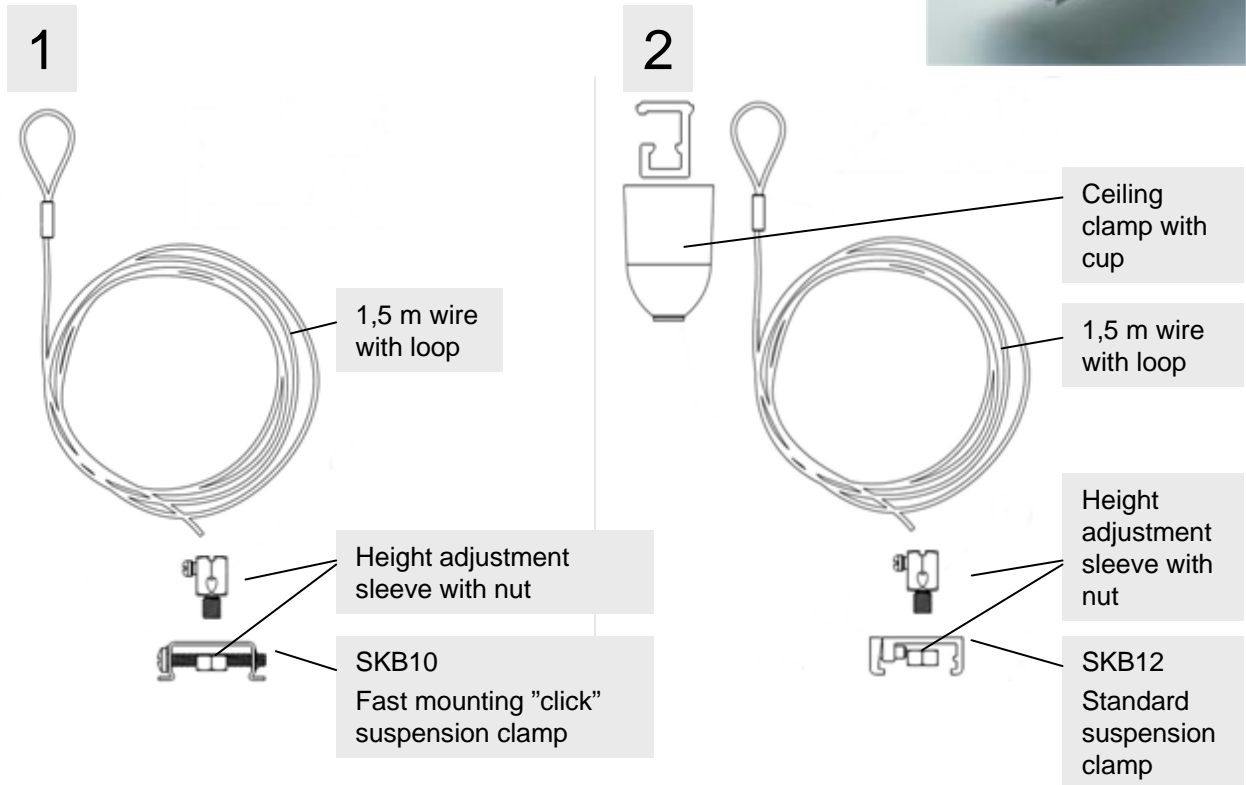

New suspension kits

Two complete and easy-to-use suspension kits are now available for GLOBAL Trac Pro lighting tracks:

- 1 – quick and simple wire suspension
- 2 – elegantly finished wire suspension.

Both suspension kits feature maximum pull strength of 150 N and are available in packages of 1 or 100 pcs.

SPW10SK Fastening set	
Grey	SPW10SK-1/1.5M EAN 6410014522933
Black	SPW10SK-2/1.5M EAN 6410014522940
White	SPW10SK-3/1.5M EAN 6410014522957

SPW12SK Fastening set	
Grey	SPW12SK-1/1.5M EAN 6410014522964
Black	SPW12SK-2/1.5M EAN 6410014522971
White	SPW12SK-3/1.5M EAN 6410014522988